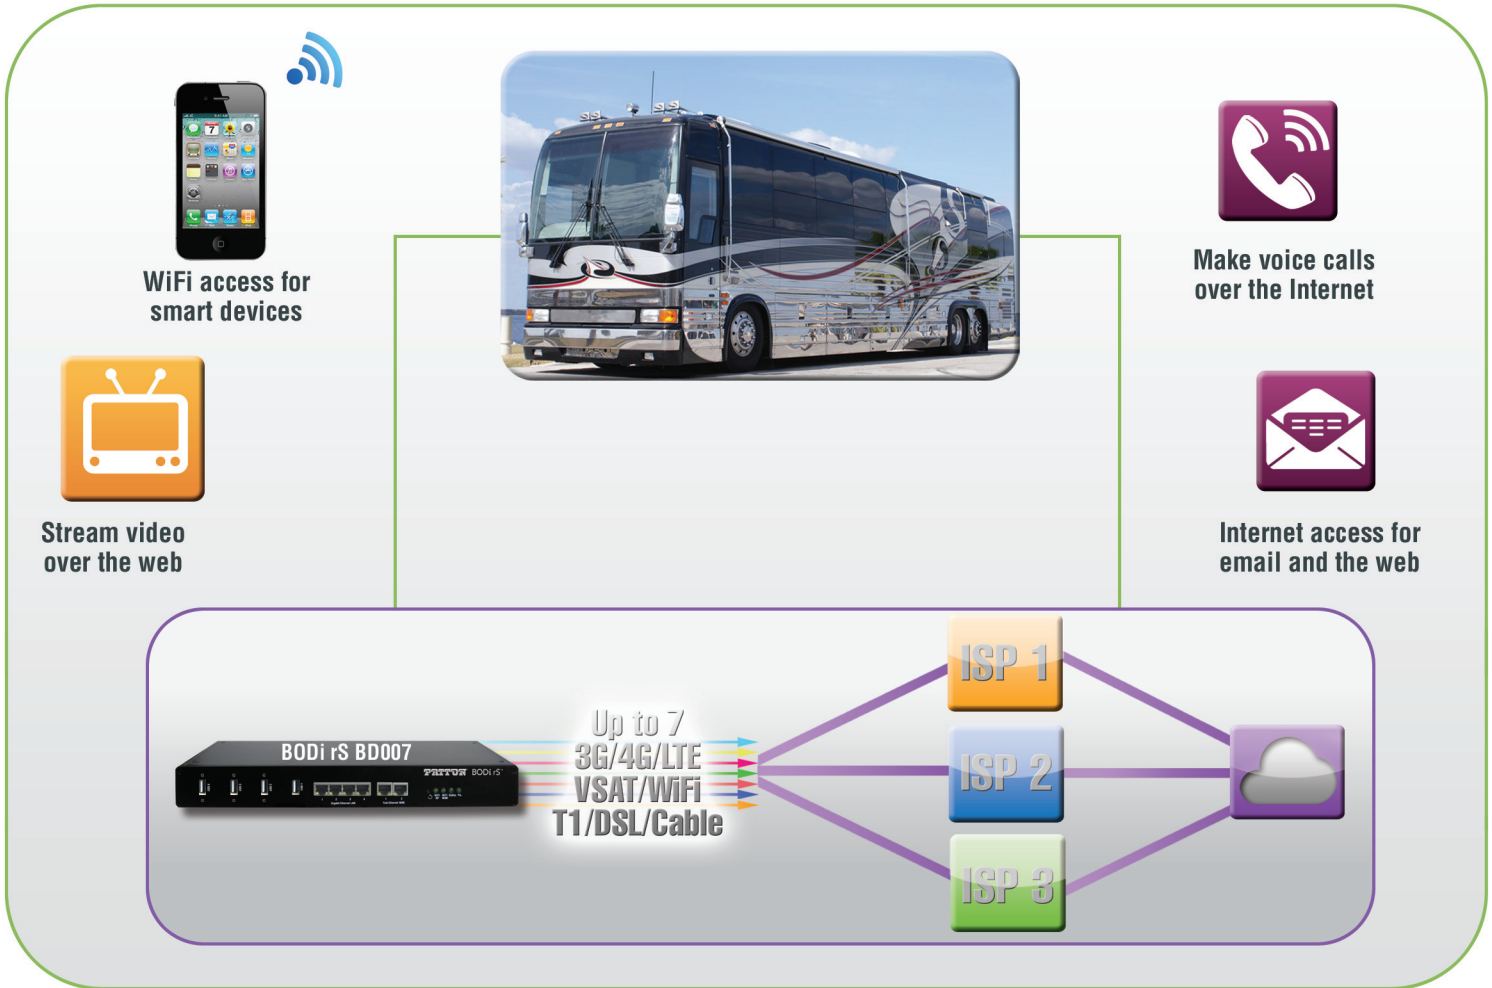

Mobile Internet Access: Broadband-Like Speeds On-the-Go

Multi-WAN bonding across similar and dissimilar networks offers both the recreational and business travelers broadband like speeds while on the go.

Seamless failover and survivability means your internet connection stays alive providing you with fast, constant and reliable internet even if you lose a connection.

Seamless Network Selection

A major advantage of BODi rS is its ability to know when to automatically switch between expensive satellite links and inexpensive 3G/4G connections. This is a major cost saving benefit to marine applications. Given that satellite links can be very expensive, users want to be able to automatically switch over to cheaper connections as soon as possible. BODi rS has the intelligence to do this and much more.