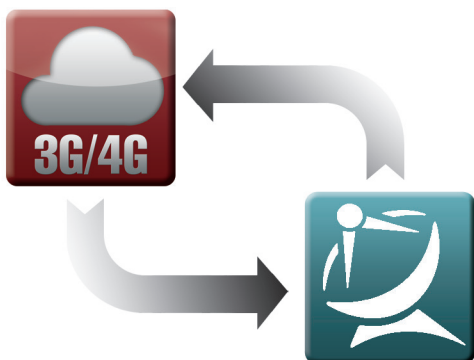

Mobile Internet Access: Broadband-Like Speeds On-the-Go

Multi-WAN bonding across similar and dissimilar networks offers both the recreational and business travelers broadband like speeds while on the go.

Seamless failover and survivability means your internet connection stays alive providing you with fast, constant and reliable internet even if you lose a connection.

Seamless Network Selection

A major advantage of BODi rS is its ability to know when to automatically switch between expensive satellite links and inexpensive 3G/4G connections. This is a major cost saving benefit to marine applications. Given that satellite links can be very expensive, users want to be able to automatically switch over to cheaper connections as soon as possible. BODi rS has the intelligence to do this and much more.