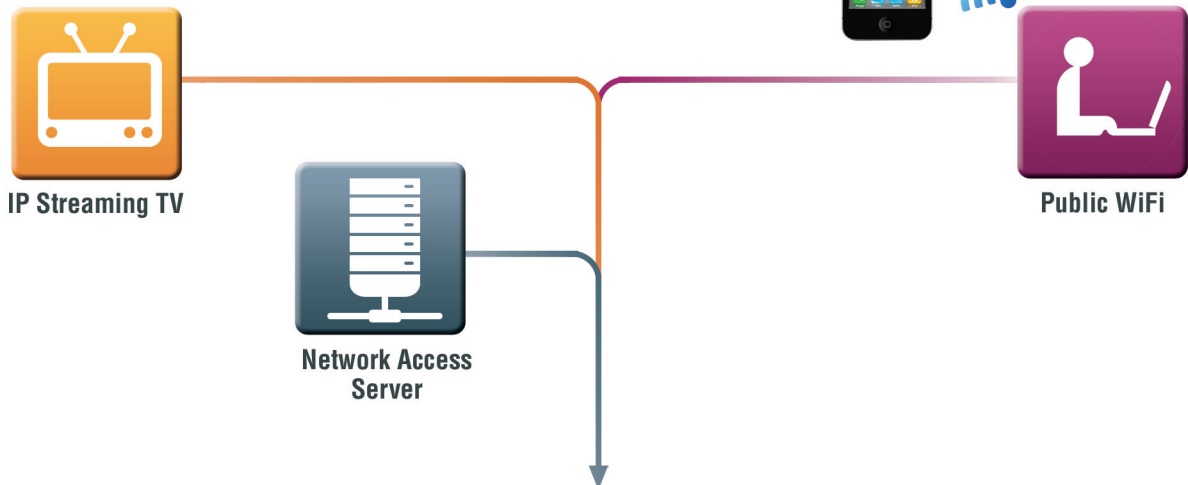

Wired/Wireless Network Access Solution

Solution Overview

BODi rS provides automatic seamless failover and bandwidth-on-demand for an enhanced Internet experience. All this complements existing network infrastructure by guaranteeing 100% uptime. BODi seamlessly bonds and manages multiple ISP links ensuring broadband like speeds are always available for the organization and importantly, the end user.

In the event that Internet connections are lost or ISP links go down, end-user traffic is transparently and automatically routed across

other available wired or wireless Internet connections. These can be any type of connections including, T1s, DSL, WiMax, 4G, LTE and even VSAT.

This means that when there is a glitch in the network, service continues running smoothly, making sure that guests continue to receive a positive Internet experience.

Hospitality: Wired/Wireless Network Deployment

Recreational travelers can access the Internet to check on travel plans and book ahead for accommodation whereas the typical business traveler can catch up on their work while in transit. Service providers at airports and other major transport venues need to provide secure and easy to use public Internet access to thousands of travelers and their multiple devices.