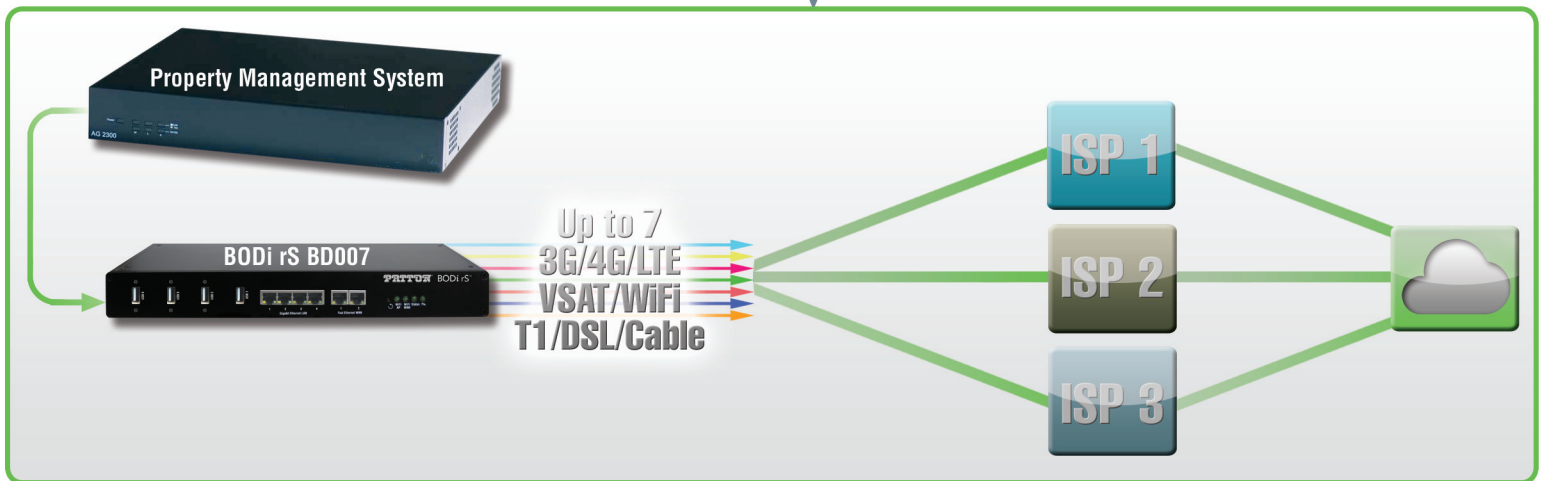

Wired/Wireless Network Access Solution

Solution Overview

BODi rS provides automatic seamless failover and bandwidth-on-demand for an enhanced Internet experience. All this complements existing network infrastructure by guaranteeing 100% uptime. BODi seamlessly bonds and manages multiple ISP links ensuring broadband like speeds are always available for the organization and importantly, the end user.

In the event that Internet connections are lost or ISP links go down, end-user traffic is transparently and automatically routed across

other available wired or wireless Internet connections. These can be any type of connections including, T1s, DSL, WiMax, 4G, LTE and even VSAT.

This means that when there is a glitch in the network, service continues running smoothly, making sure that guests continue to receive a positive Internet experience.

Hospitality: Wired/Wireless Network Deployment

Recreational travelers can access the Internet to check on travel plans and book ahead for accommodation whereas the typical business traveler can catch up on their work while in transit. Service providers at airports and other major transport venues need to provide secure and easy to use public Internet access to thousands of travelers and their multiple devices.