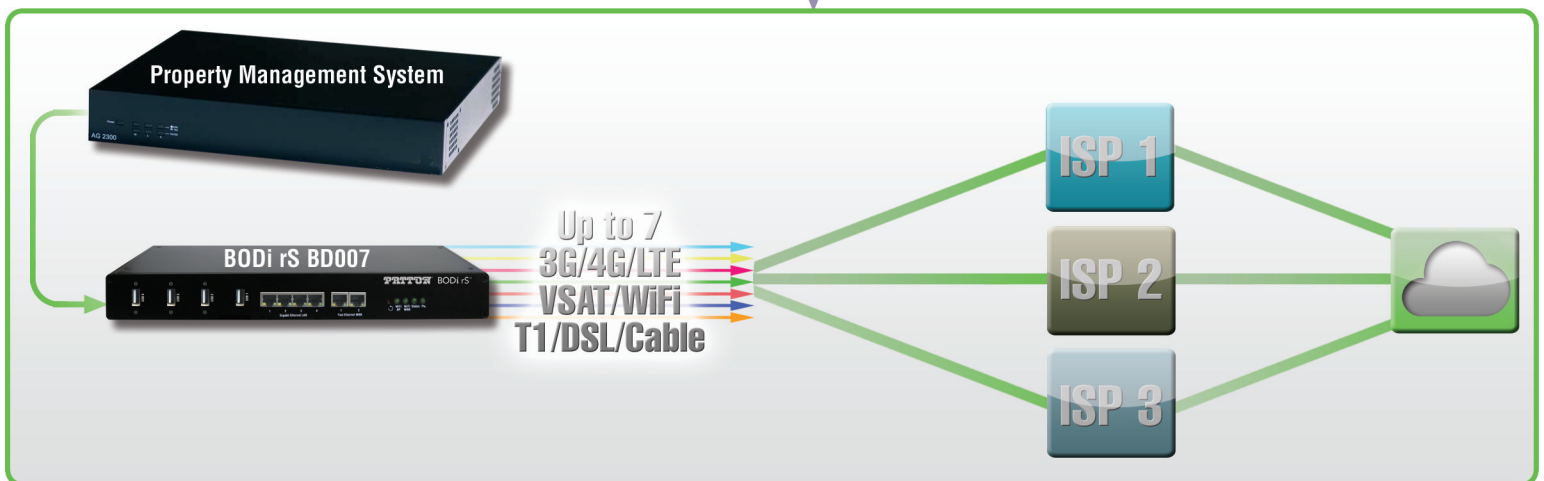

Solution Benefits

- ✓ Seamless & automatic failover ensuring guests never lose connectivity even if connections to ISP are lost
- ✓ Easily monitor and adjust usage policies depending on bandwidth and traffic
- ✓ Bond multiple 3G/4G/LTE/WiFi modems for enhanced redundancy and connectivity, guaranteeing uptime even if wired line connections are lost
- ✓ Distribute traffic for specific applications on selected links
- ✓ Dynamically adjust profiles and configurations for optimum bandwidth performance
- ✓ Prioritize traffic and links
- ✓ Prevents link saturation by low-priority high bandwidth consumption traffic

Travel & Transportation: Airport Wired/Wireless Network Deployment

Wireless and wired guest Internet access is not only an opportunity as an additional source of revenue for your business, but also an expected or required value-added amenity. Usage trends show an increased use of the Internet, as well as, the amount of bandwidth used during each session.

High Availability Fixed/Mobile Routers