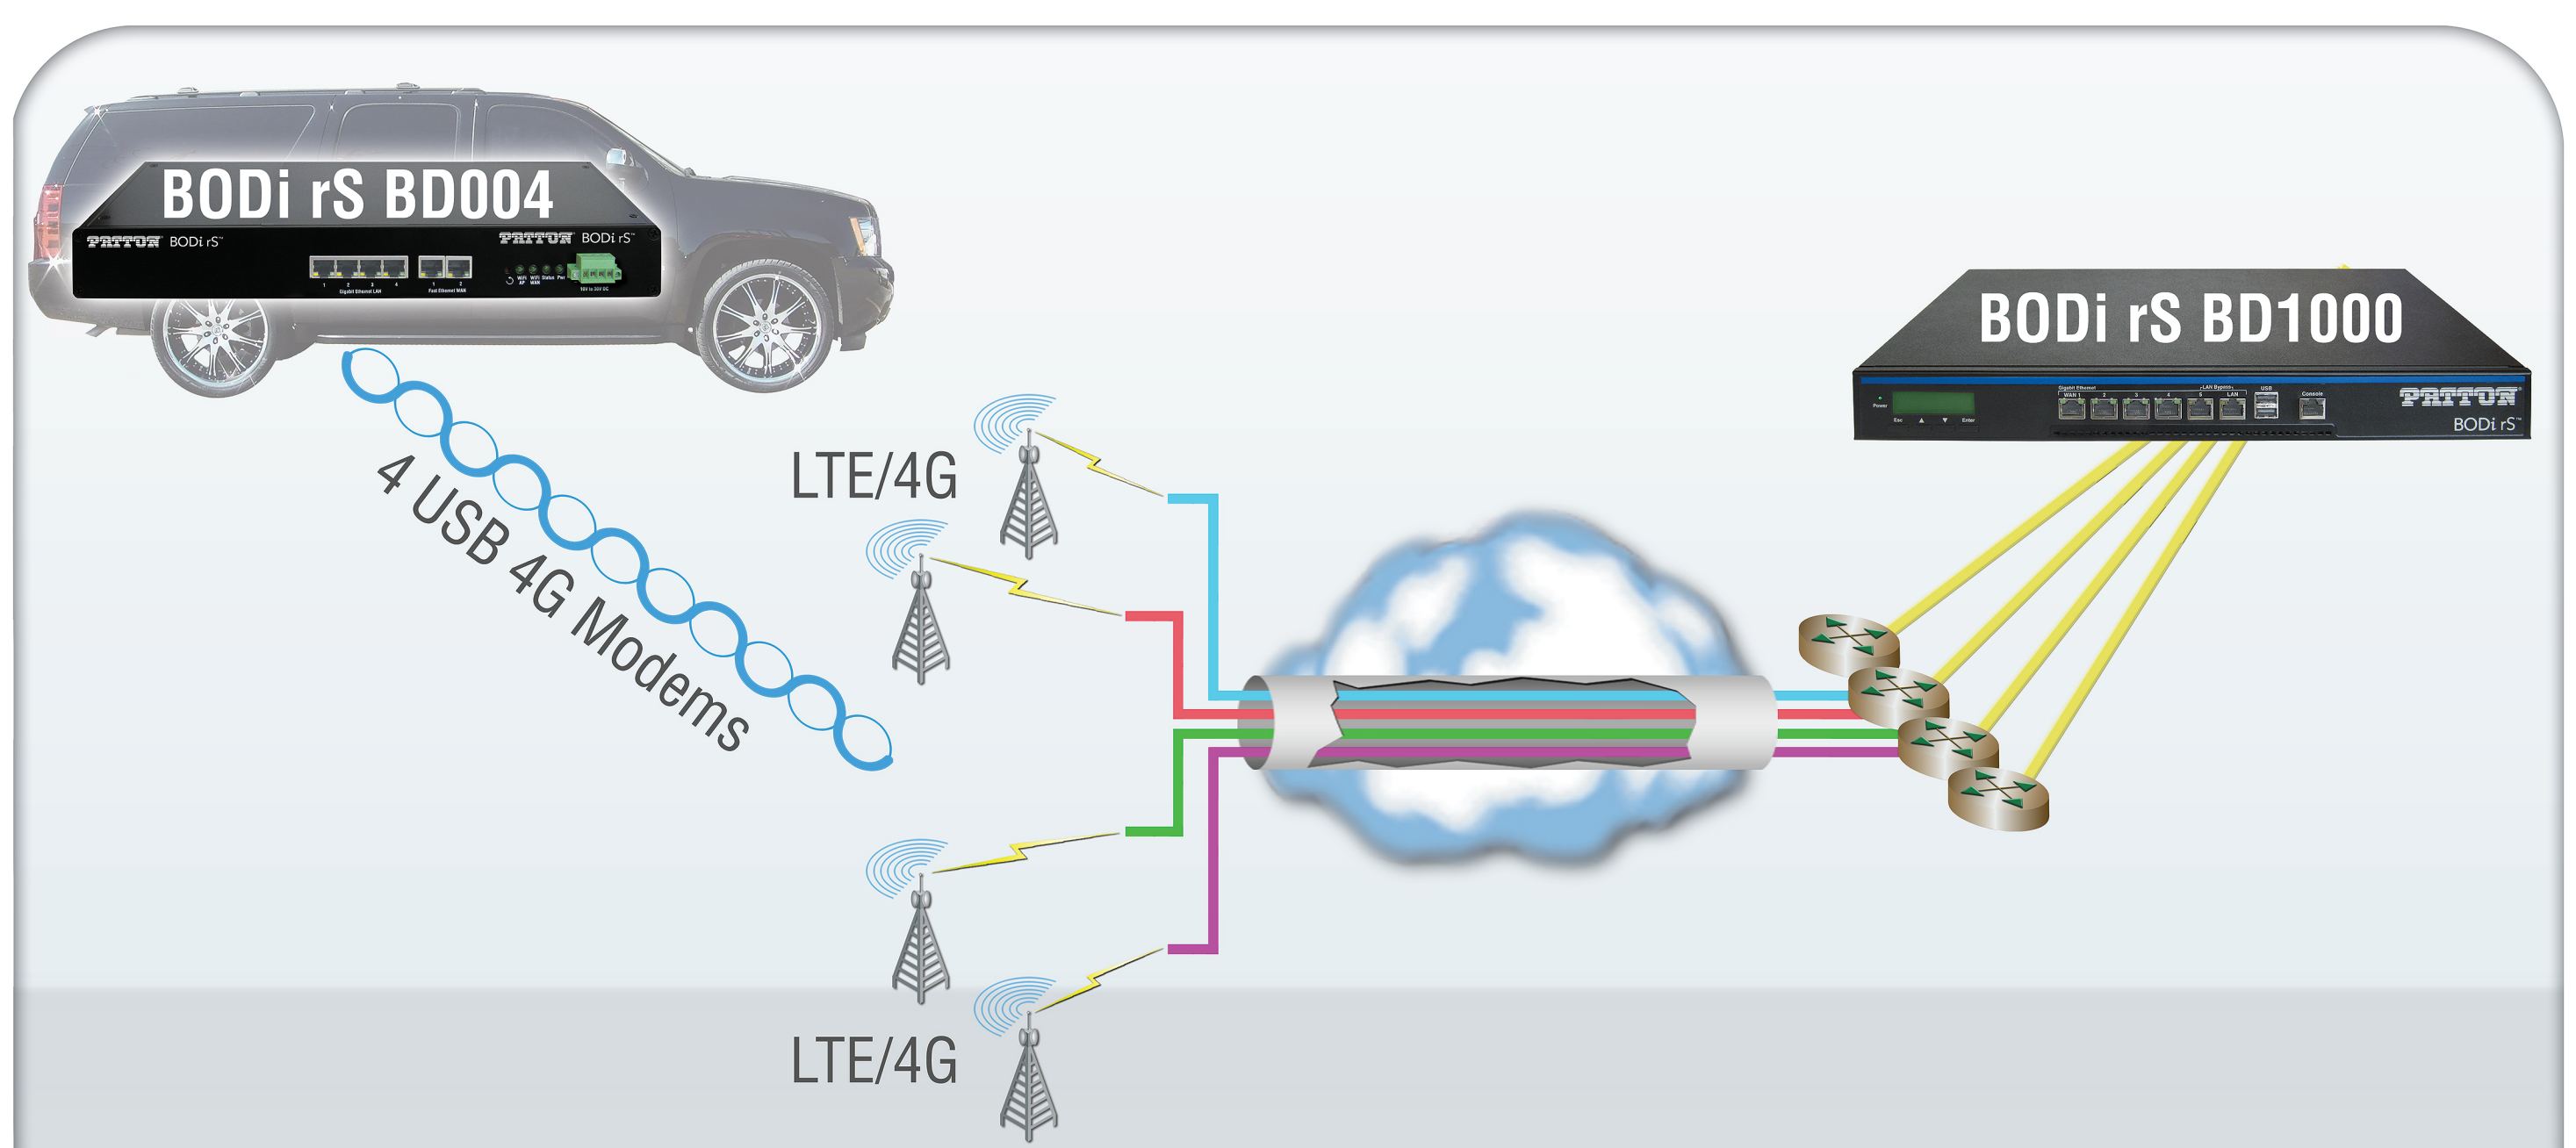

BODi rS™

Anytime. Anywhere.

MultiWAN Routing

- Bond multiple WAN links into a secure VPN
- Mix & match wireless carriers with four internal modems
- Supports wireless carriers in 150+ countries

The solution for:

- Mobile command centers
- Vehicle-based healthcare
- Special events
- Remote sites that must be five 9s

BODi WBVPN Protocol to establish a peer-to-peer connection over multiple WAN interfaces

- VPN bonding only works BODi to BODi
- This can be configured with or without AES 256 encryption
- The VPN bond can have multiple end-points configured on both sides of the VPB for reliability and survivability
- VPN bonds can be prioritized and identified as a WAN interface for QoS, Access Control, and Enforced WAN Load Balancing
- Packet distribution within the WAN bonded connection can be prioritized by weighted value