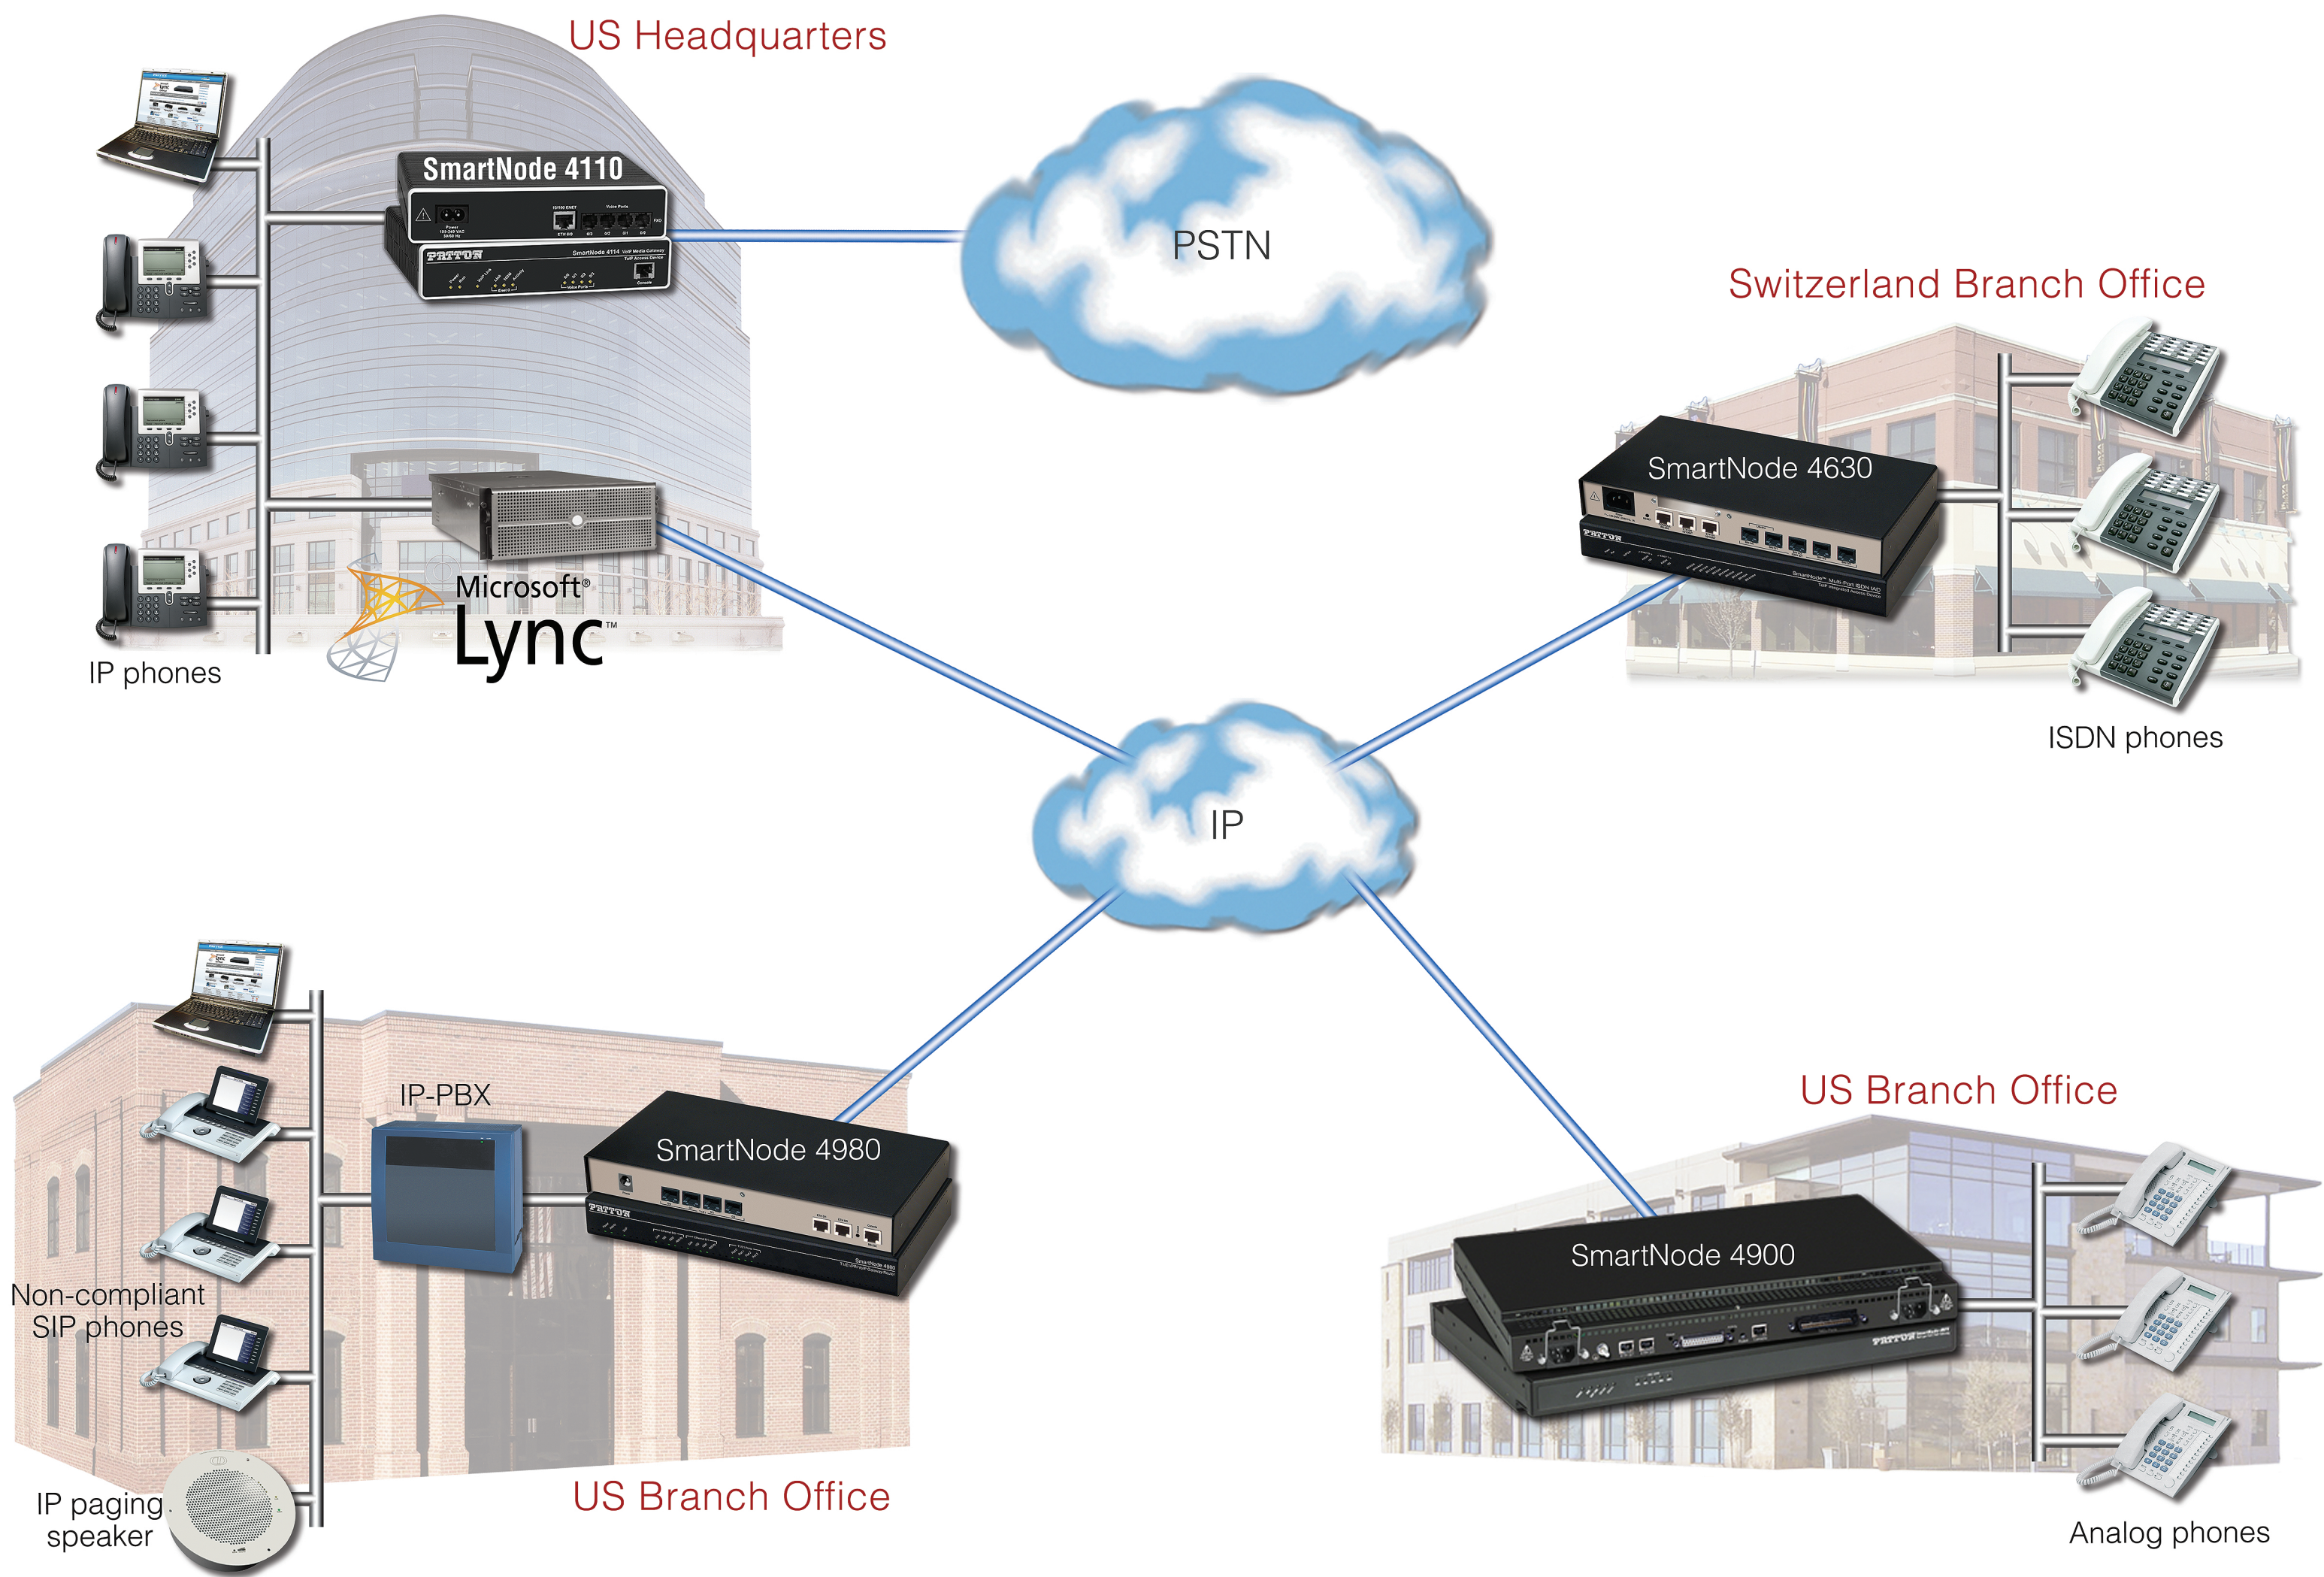

Let's Connect!™

The Gateway to Lync

A SmartNode™ Gateway connects your non-compatible equipment to Lync:

- PSTN lines
- FAX
- Non-compliant SIP Phones
- Analog/ISDN phones
- PBX
- Non-compliant IP-PBX

The World's First ISDN BRI Gateways