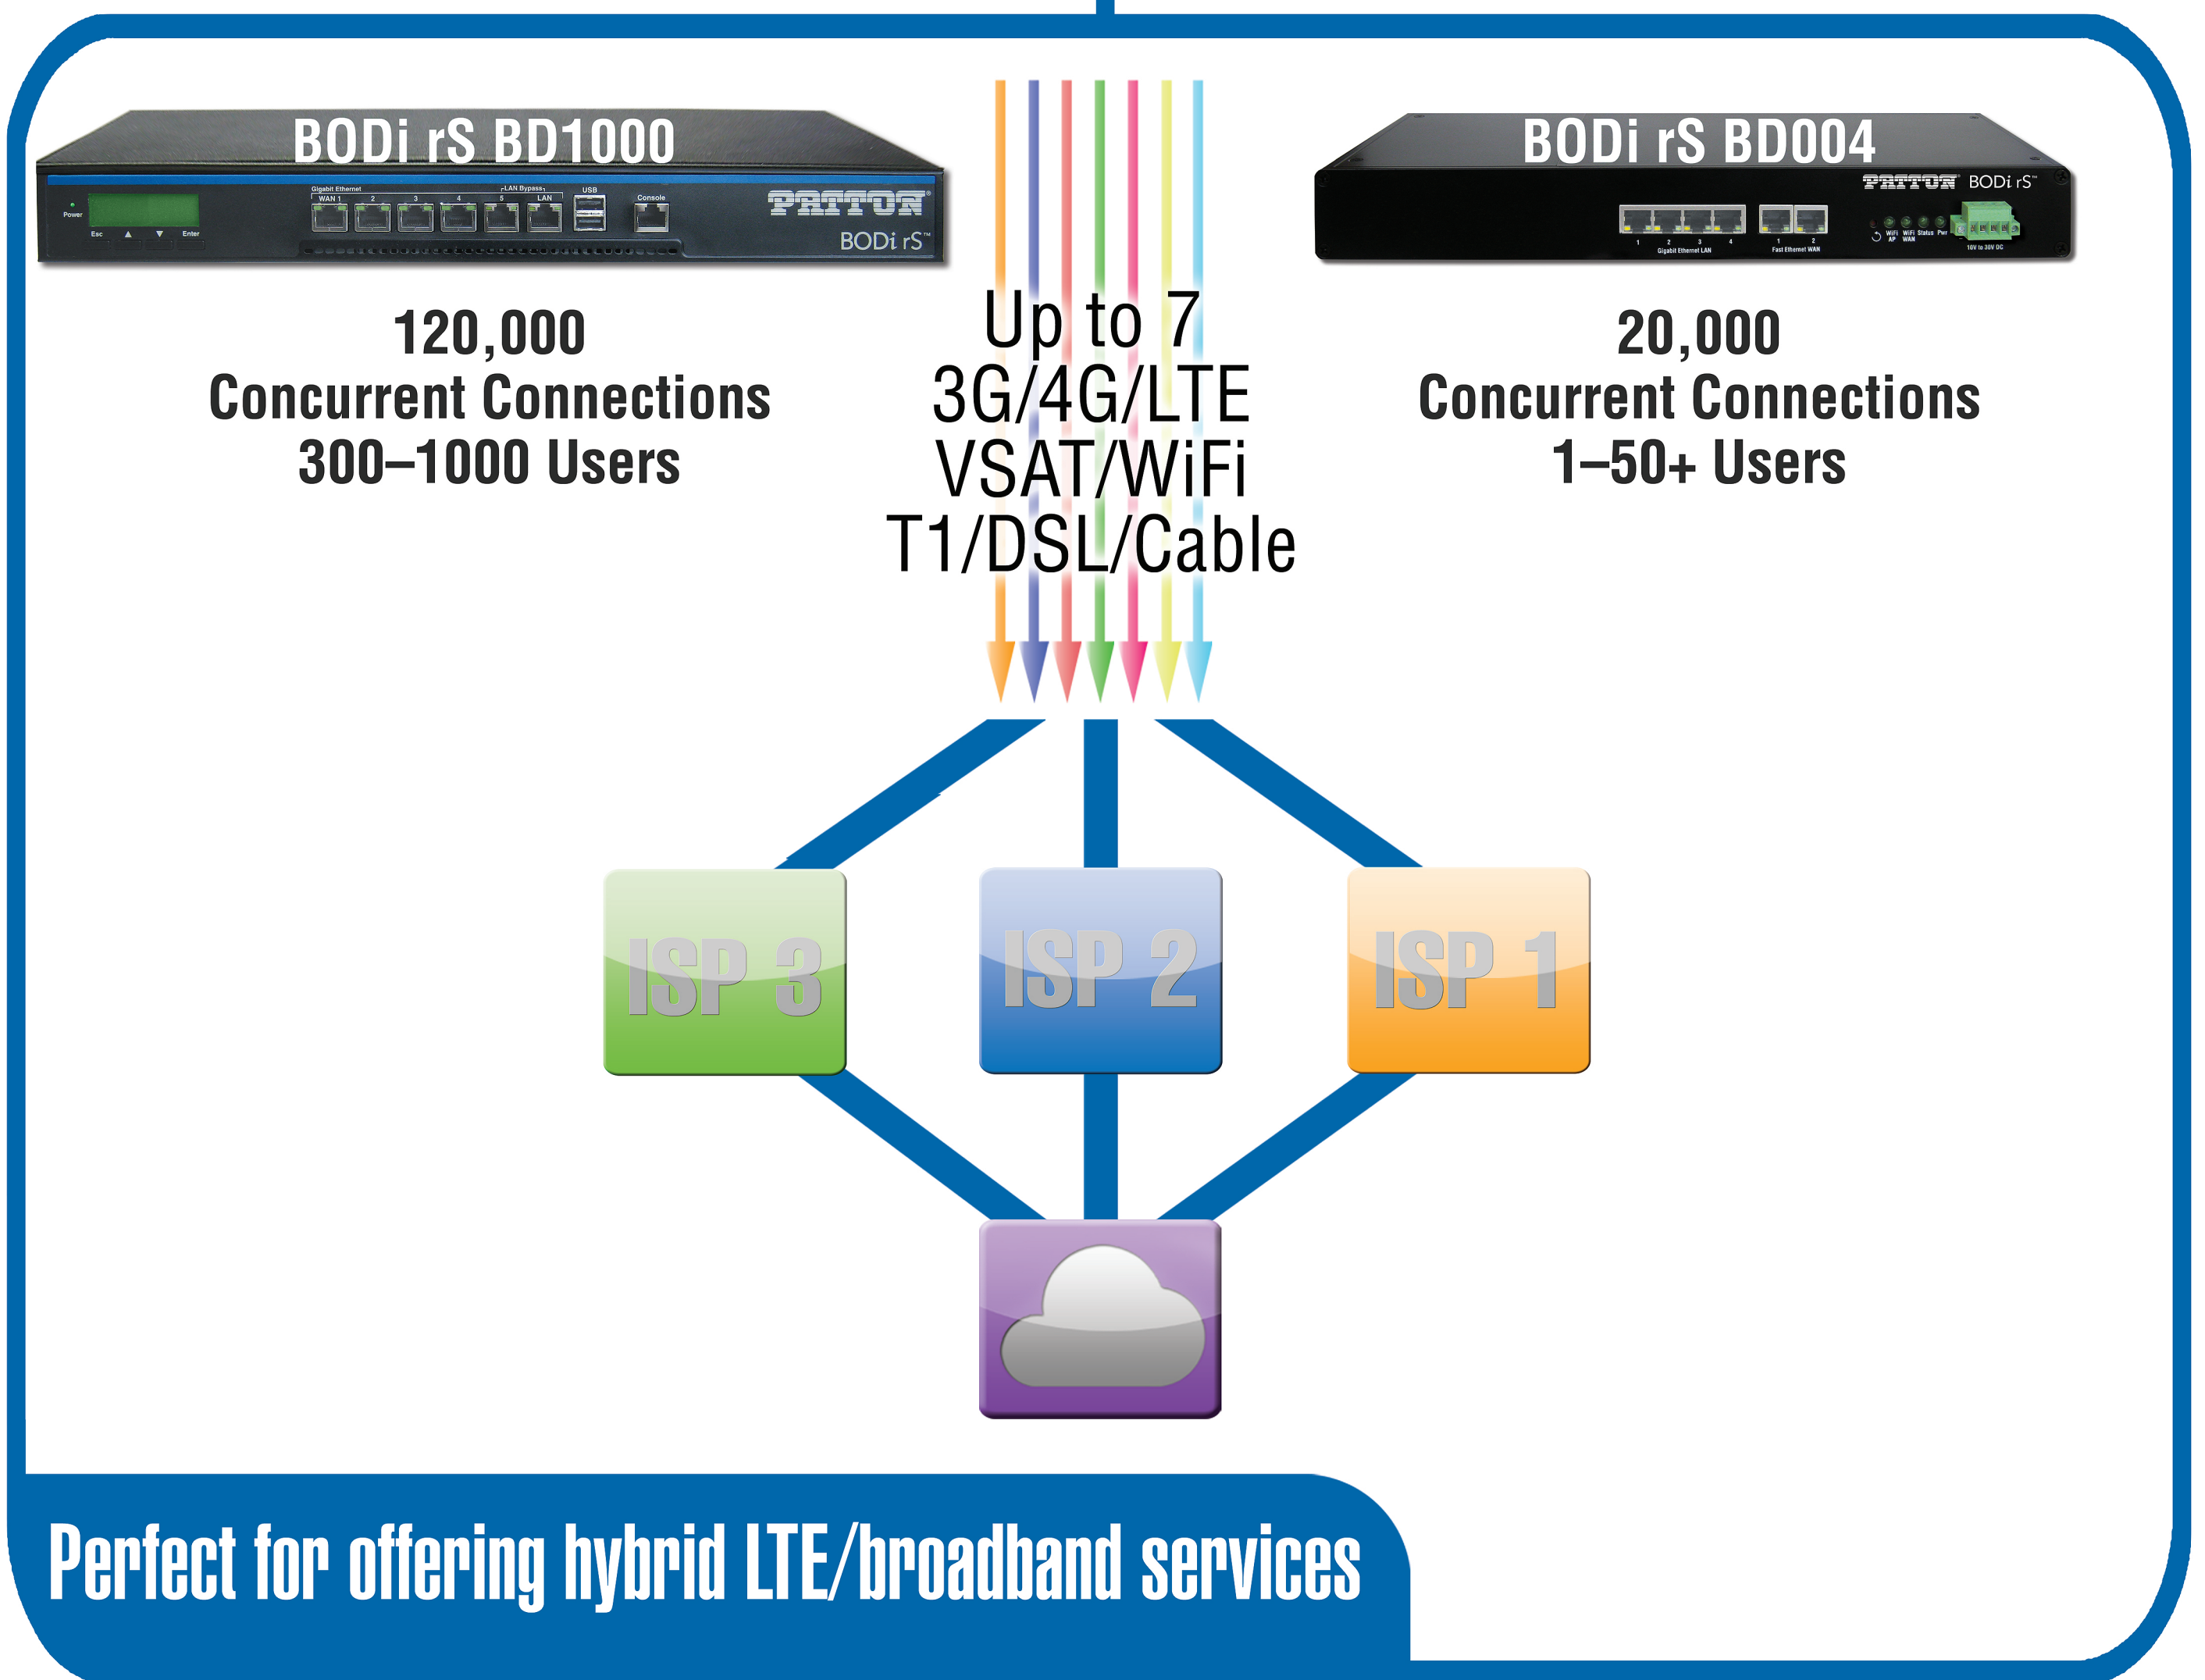

Fixed & Mobile Internet Routers High-Availability and Survivability for UC

IP Survivability for the Always-On Business

Key Features & Benefits

- ✓ Seamless and automatic failover ensuring no loss of connectivity
- ✓ Aggregate multiple wireline, wireless 3g/4g/LTE/WiFi, even satellite, for enhanced redundancy and connectivity
- ✓ Dynamically adjust profiles and configurations for optimal bandwidth performance