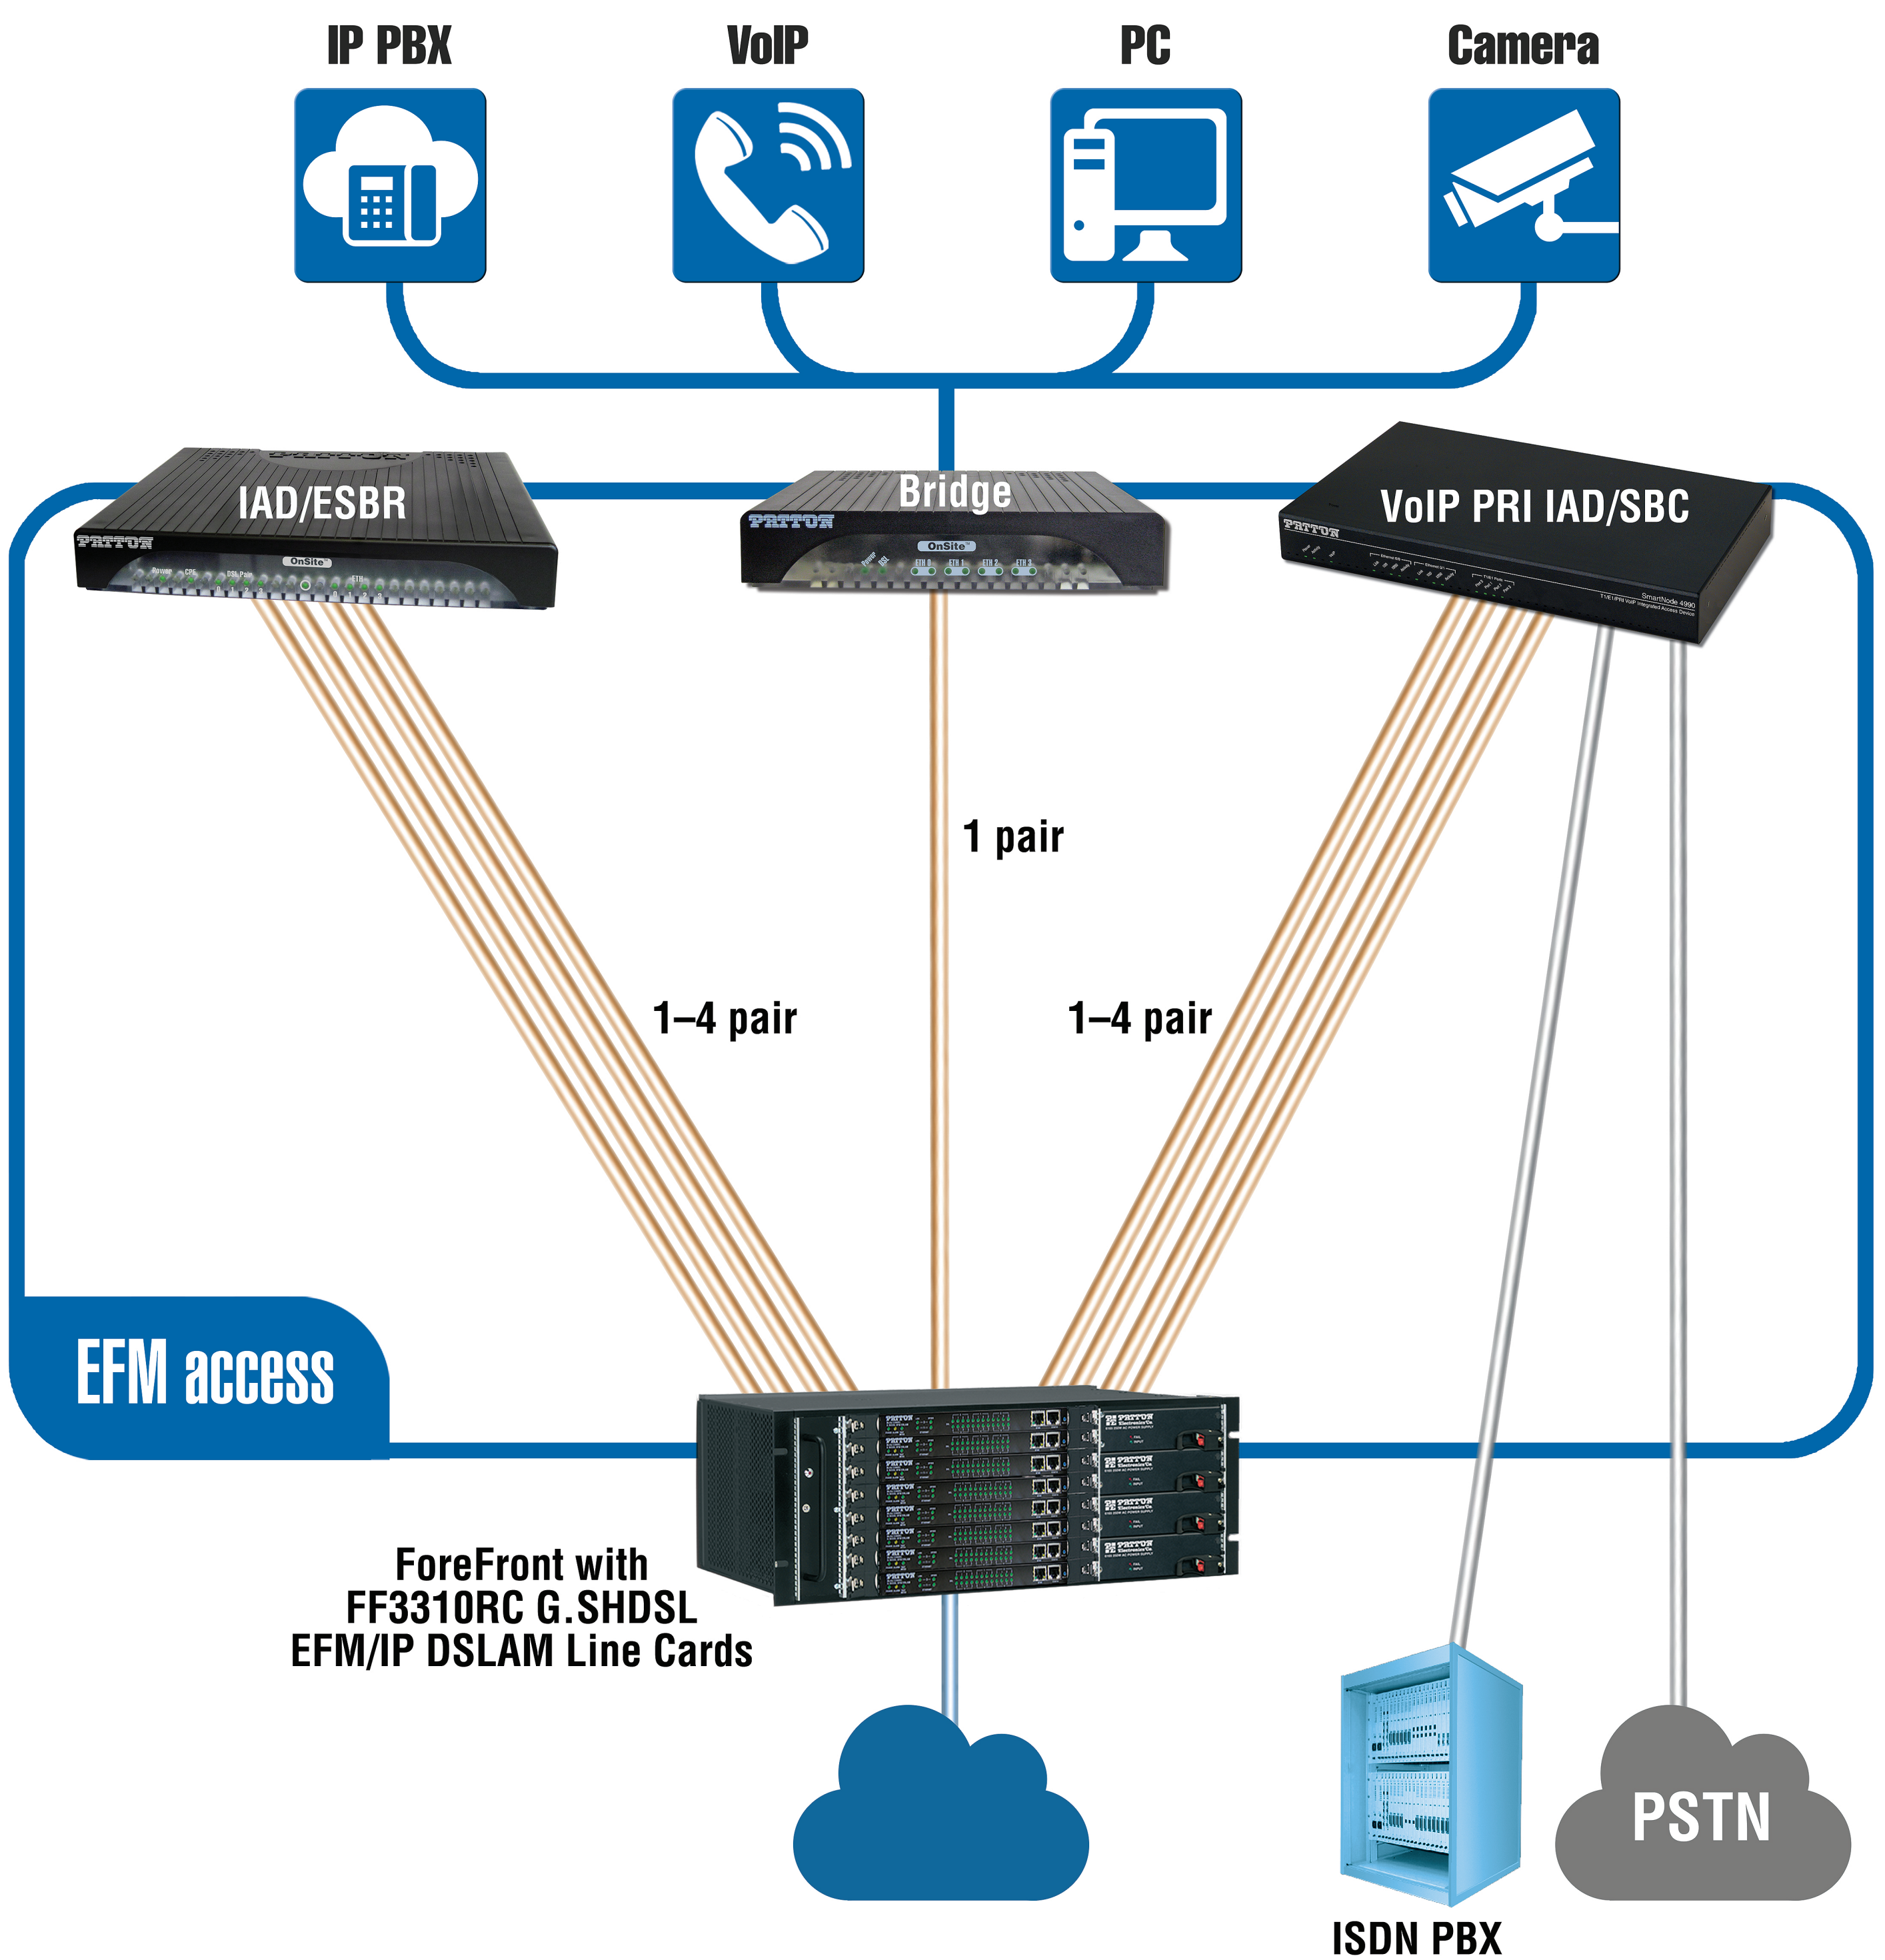

EFM DSLAM and IADs

Long-Range Symmetrical Access Over Bonded Copper Pairs for UC

When Rate, Reach & Reliability Matter

Key Features & Benefits

- ✓ Offer leased line symmetrical services up to 60 Mbps over existing copper lines
- ✓ Reach of up to 10 km without the use of repeaters
- ✓ Customer premise device options include SBCs, IADs, routers, and bridges